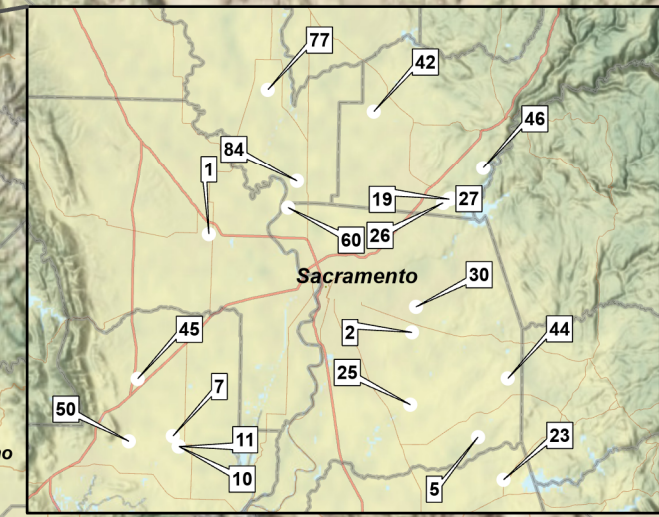

## Center for Natural Lands Management

27258 Via Industria, Suite B  
Temecula, CA 92590  
(760) 731-7790

**Southern California Detail Map:**

**Northern California Detail Map:**

### Key to Counties

- |    |                 |
|----|-----------------|
| AL | Alameda         |
| BU | Butte           |
| CC | Contra Costa    |
| FR | Fresno          |
| HU | Humboldt        |
| KE | Kern            |
| KI | Kings           |
| LA | Los Angeles     |
| ME | Merced          |
| MO | Modesto         |
| OR | Orange          |
| PL | Placer          |
| RI | Riverside       |
| SA | Sacramento      |
| SB | San Benito      |
| SD | San Diego       |
| SJ | San Joaquin     |
| SC | Santa Cruz      |
| SL | San Luis Obispo |
| SO | Solano          |
| SU | Sutter          |
| TU | Tulare          |
| YO | Yolo            |